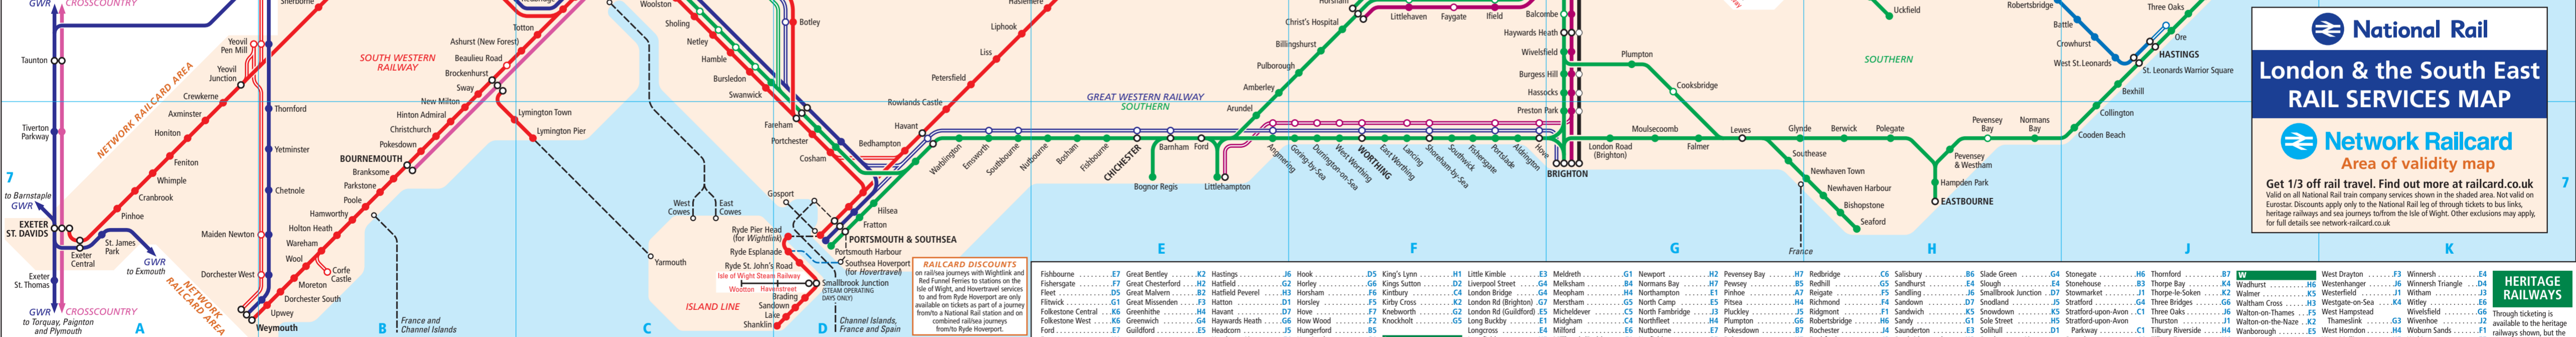

1. **KEY TO TRAIN OPERATING COMPANIES**
2. Chiltern Railways chilternrailways.co.uk
   - CrossCountry crosscountrytrains.co.uk
   - c2c c2c-online.co.uk
   - East Midlands Railway eastmidlandsrailway.co.uk
   - eurowest eurowest.com
   - Gatwick Express gatwickexpress.com
   - Greater Anglia greateranglia.co.uk
   - Great Northern greatnorthernrail.com
   - Great Western Railway gwr.com
   - Heathrow Express heathrowexpress.com
   - Island Line southwesternrailway.com
   - London North Eastern Railway lnr.co.uk
   - London Northwestern Railway londonnorthwesternrailway.co.uk
   - London Overground tfl.gov.uk/overground
   - Southeastern southeasternrailway.co.uk
   - Southeastern High Speed southeasternrailway.co.uk
   - Southern southernrailway.com
   - South Western Railway southwesternrailway.com
   - Thameslink thameslinkrail.com
   - TfL Rail tfl.gov.uk/tfrrail
   - Transport for Wales twr.wales
   - West Midlands Railway westmidlandsrailway.co.uk
   - Virgin Trains virgintrains.co.uk
3. Rail Franchises or Train Company trading names may change during the currency of this publication. Every effort has been made to ensure the information shown is correct at the time of publication: October 2019. It is recommended that journey details are checked prior to travel. Comments on train services should be sent to the relevant Train Operating Company.

FIND YOUR STATION

Aylesham	K5	Bedwin	85	Blackfriars	64	Bristol Parkway	43	Canon Street	44	Chobsey	63	Dorchester West	47	East Malling	45	Exeter Central	47	Frant	46	Haddenham & Hemel Hempstead	42	Hampton	41	Little Kimble	63	Malden	61	Northampton	61	Newport	62	Penwyke Bay	87	Redbridge	66	Salisbury	66	Slade Green	64	Stonage	66	Thornford	87	West Drayton	63	Winnesh Triangle	64
Ascombe	85	Blackwater	85	Blackwater	85	Bristol Temple Meads	43	Canon Street	44	Chobsey	63	Dorchester West	47	East Malling	45	Exeter Central	47	Frant	46	Haddenham & Hemel Hempstead	42	Hampton	41	Little Kimble	63	Malden	61	Northampton	61	Newport	62	Penwyke Bay	87	Redbridge	66	Salisbury	66	Slade Green	64	Stonage	66	Thornford	87	West Drayton	63	Winnesh Triangle	64
Ascombe	85	Blackwater	85	Blackwater	85	Bristol Temple Meads	43	Canon Street	44	Chobsey	63	Dorchester West	47	East Malling	45	Exeter Central	47	Frant	46	Haddenham & Hemel Hempstead	42	Hampton	41	Little Kimble	63	Malden	61	Northampton	61	Newport	62	Penwyke Bay	87	Redbridge	66	Salisbury	66	Slade Green	64	Stonage	66	Thornford	87	West Drayton	63	Winnesh Triangle	64

RAILCARD DISCOUNTS
on railway journeys with Wightlink and Red Funnel ferries to stations on the Isle of Wight and Howarth services to and from Ryde. However, only available on tickets as part of a journey from a National Rail station and on combined rail/sea journeys to/from Ryde/Howarth.

National Rail
London & the South East
RAIL SERVICES MAP
Network Railcard
Area of validity map

Get 1/3 off rail travel. Find out more at railcard.co.uk
Valid on all National Rail train company services shown in the shaded area. Not valid on Eurostar. Discounts apply only to the National Rail leg of through tickets to bus links, heritage railways and the Isle of Wight. Other exclusions may apply. For full details see network-railcard.co.uk