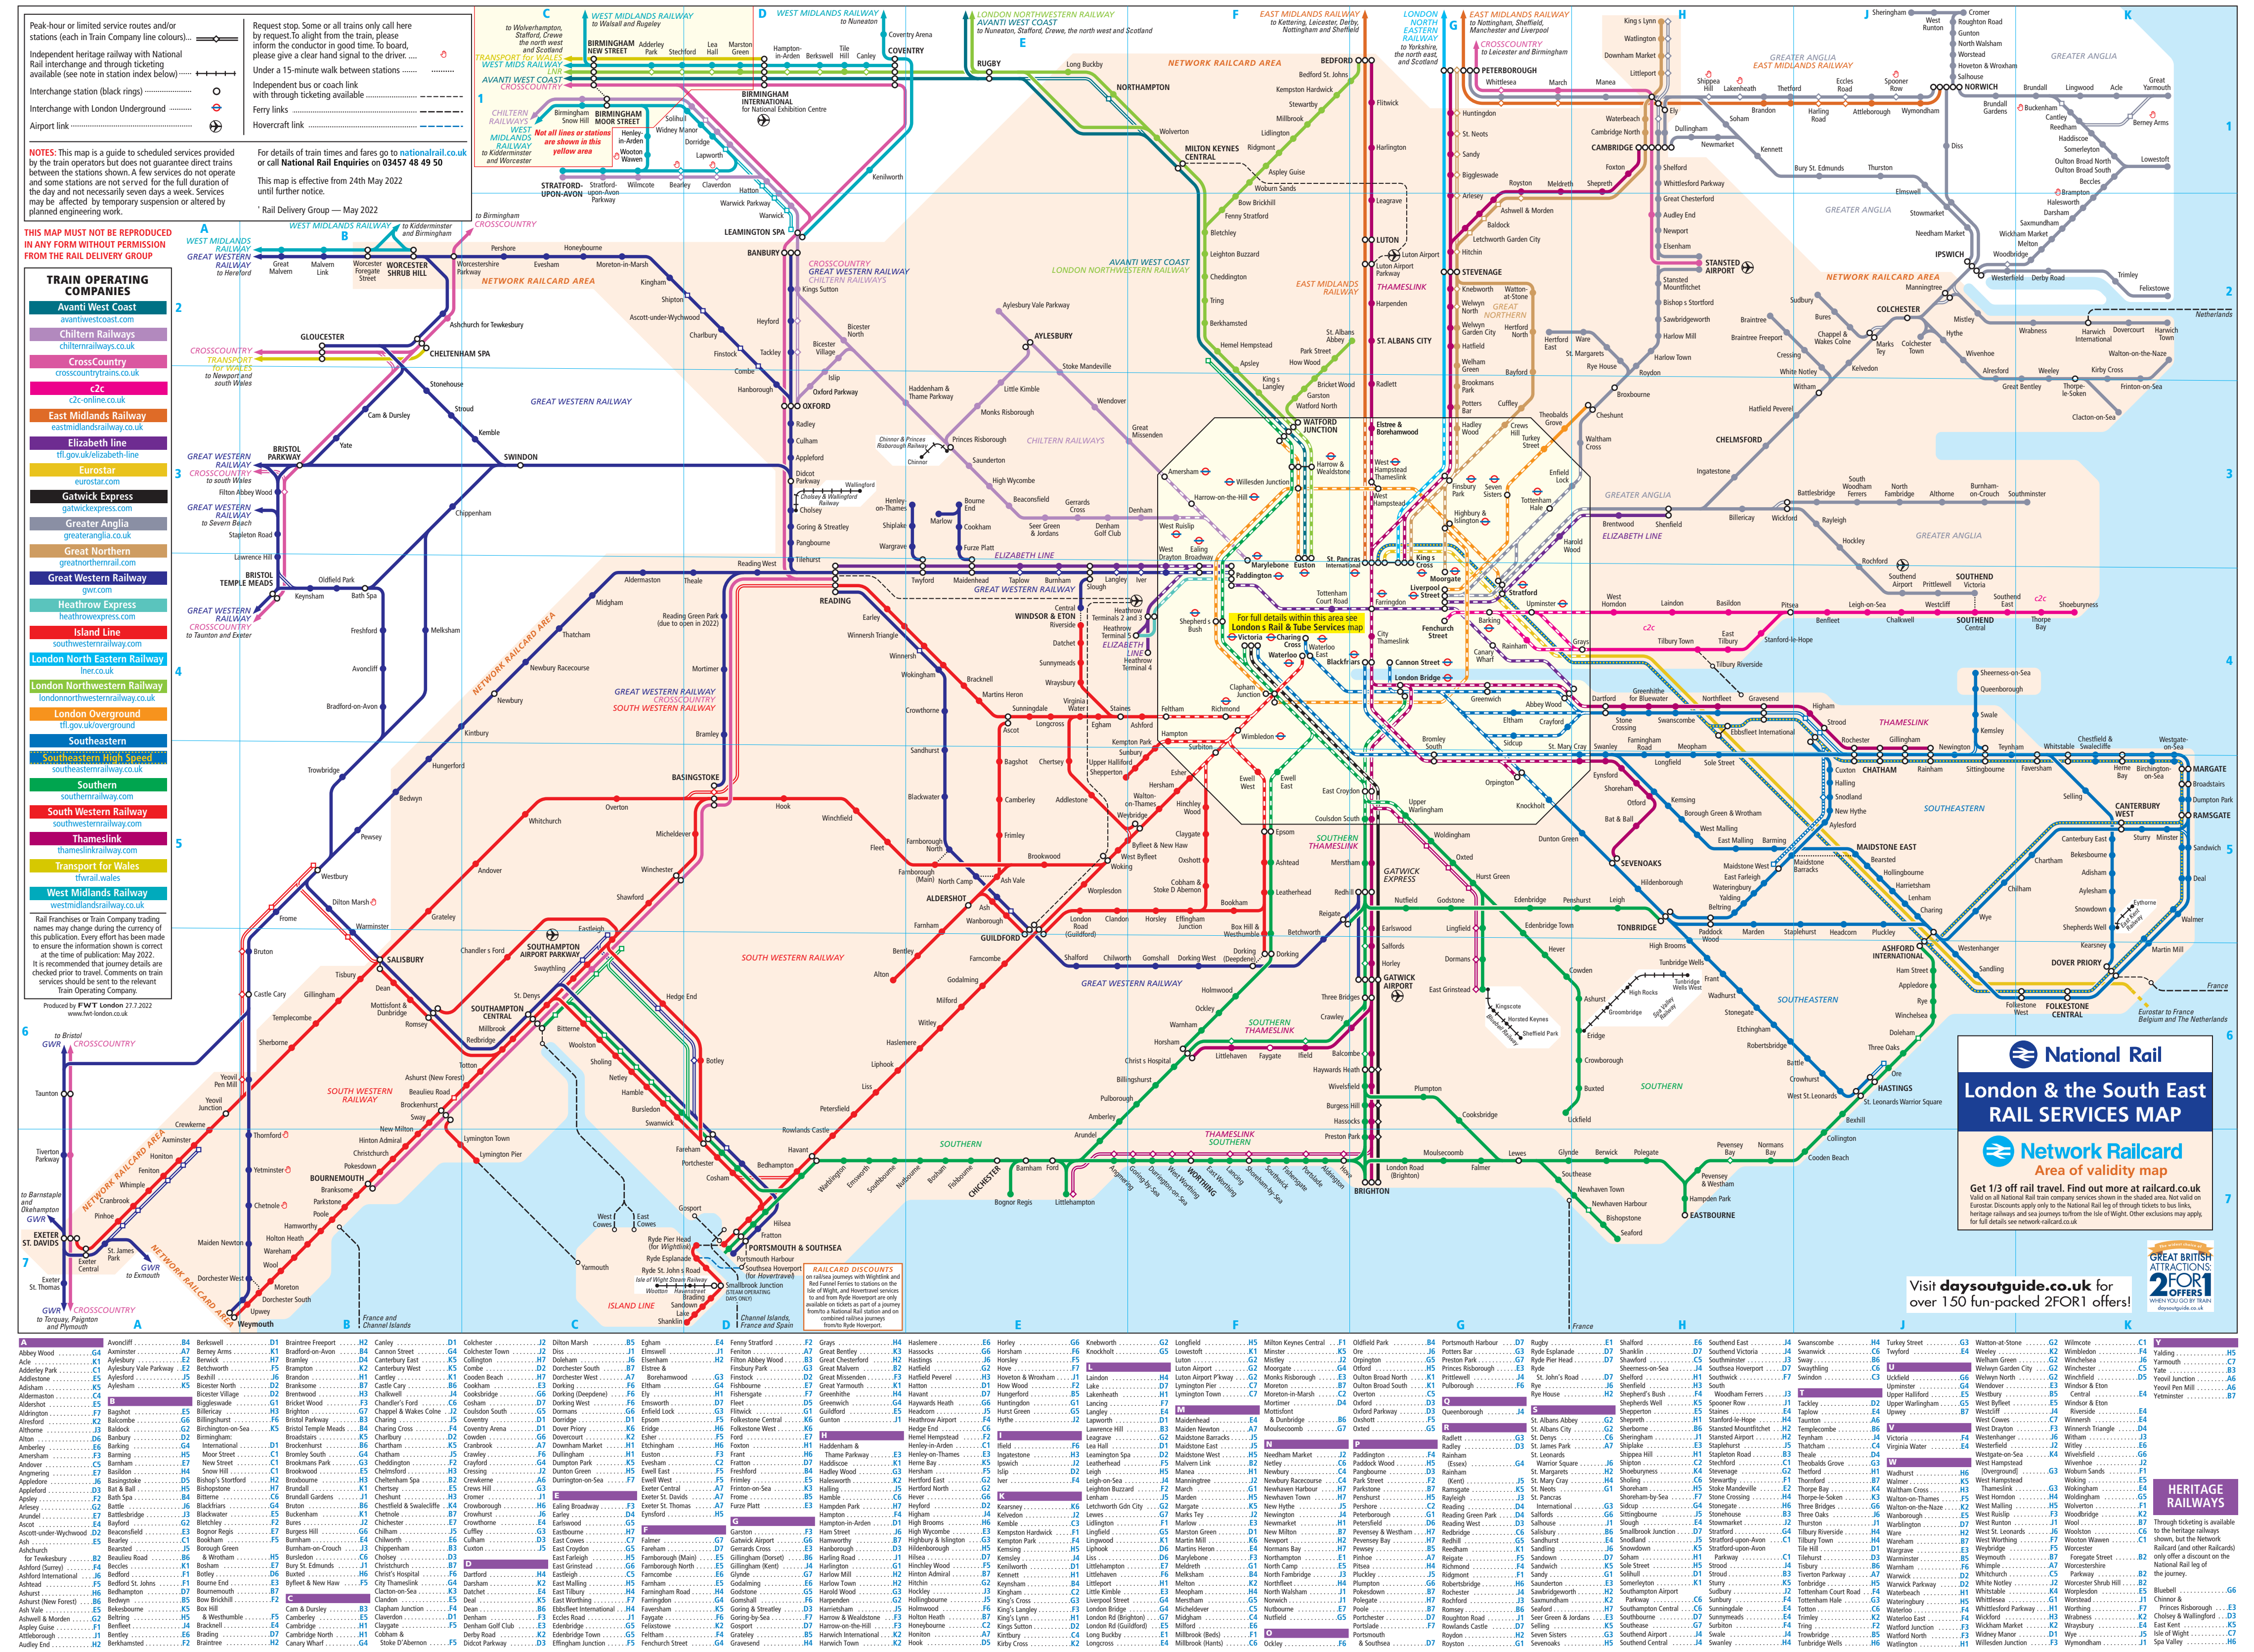

London & the South East rail services

National Rail
London & the South East
RAIL SERVICES MAP

Network Railcard
Area of validity map

Get 1/3 off rail travel. Find out more at railcard.co.uk
Valid on all National Rail train company services shown in the shaded area. Not valid on Eurostar. Discounts apply to the National Rail leg of through tickets to bus links, heritage railways and sea journeys within the area of validity. Other discounts may apply. For full details see network-railcard.co.uk

Visit daysoutguide.co.uk for over 150 fun-packed 2FOR1 offers!